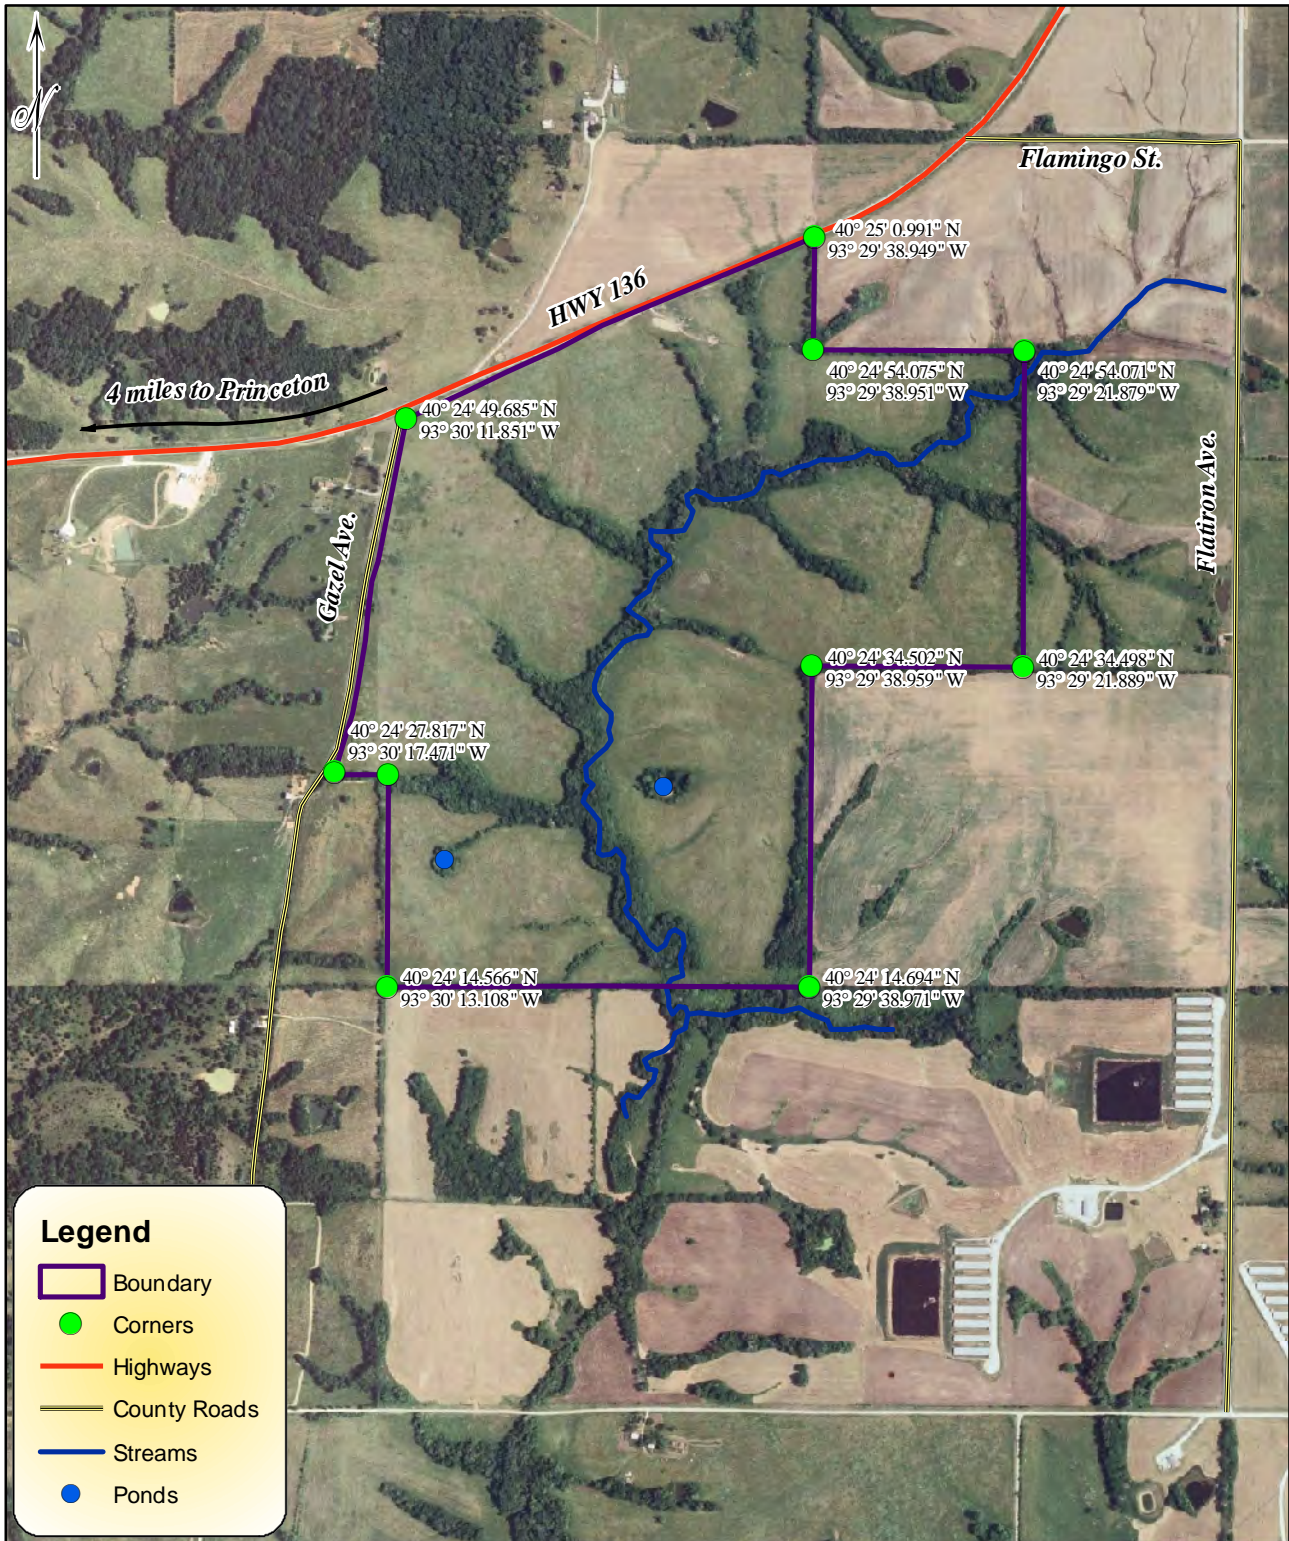

MAP SHOWING HUNT LEASE TRACT 301-17

LOCATED IN MERCER COUNTY, MISSOURI

SUBJECT PROPERTY AREA = 315 ACRES

1 inch = 1,200 feet

Acreage = 314.7 per ArcMap GIS

Clearwater Forest Consultants, LLC
 PO Box 176/105 North Main Street
 Piedmont, MO 63957-9574
www.clearwaterforestconsultants.com
 (573) 223-7010