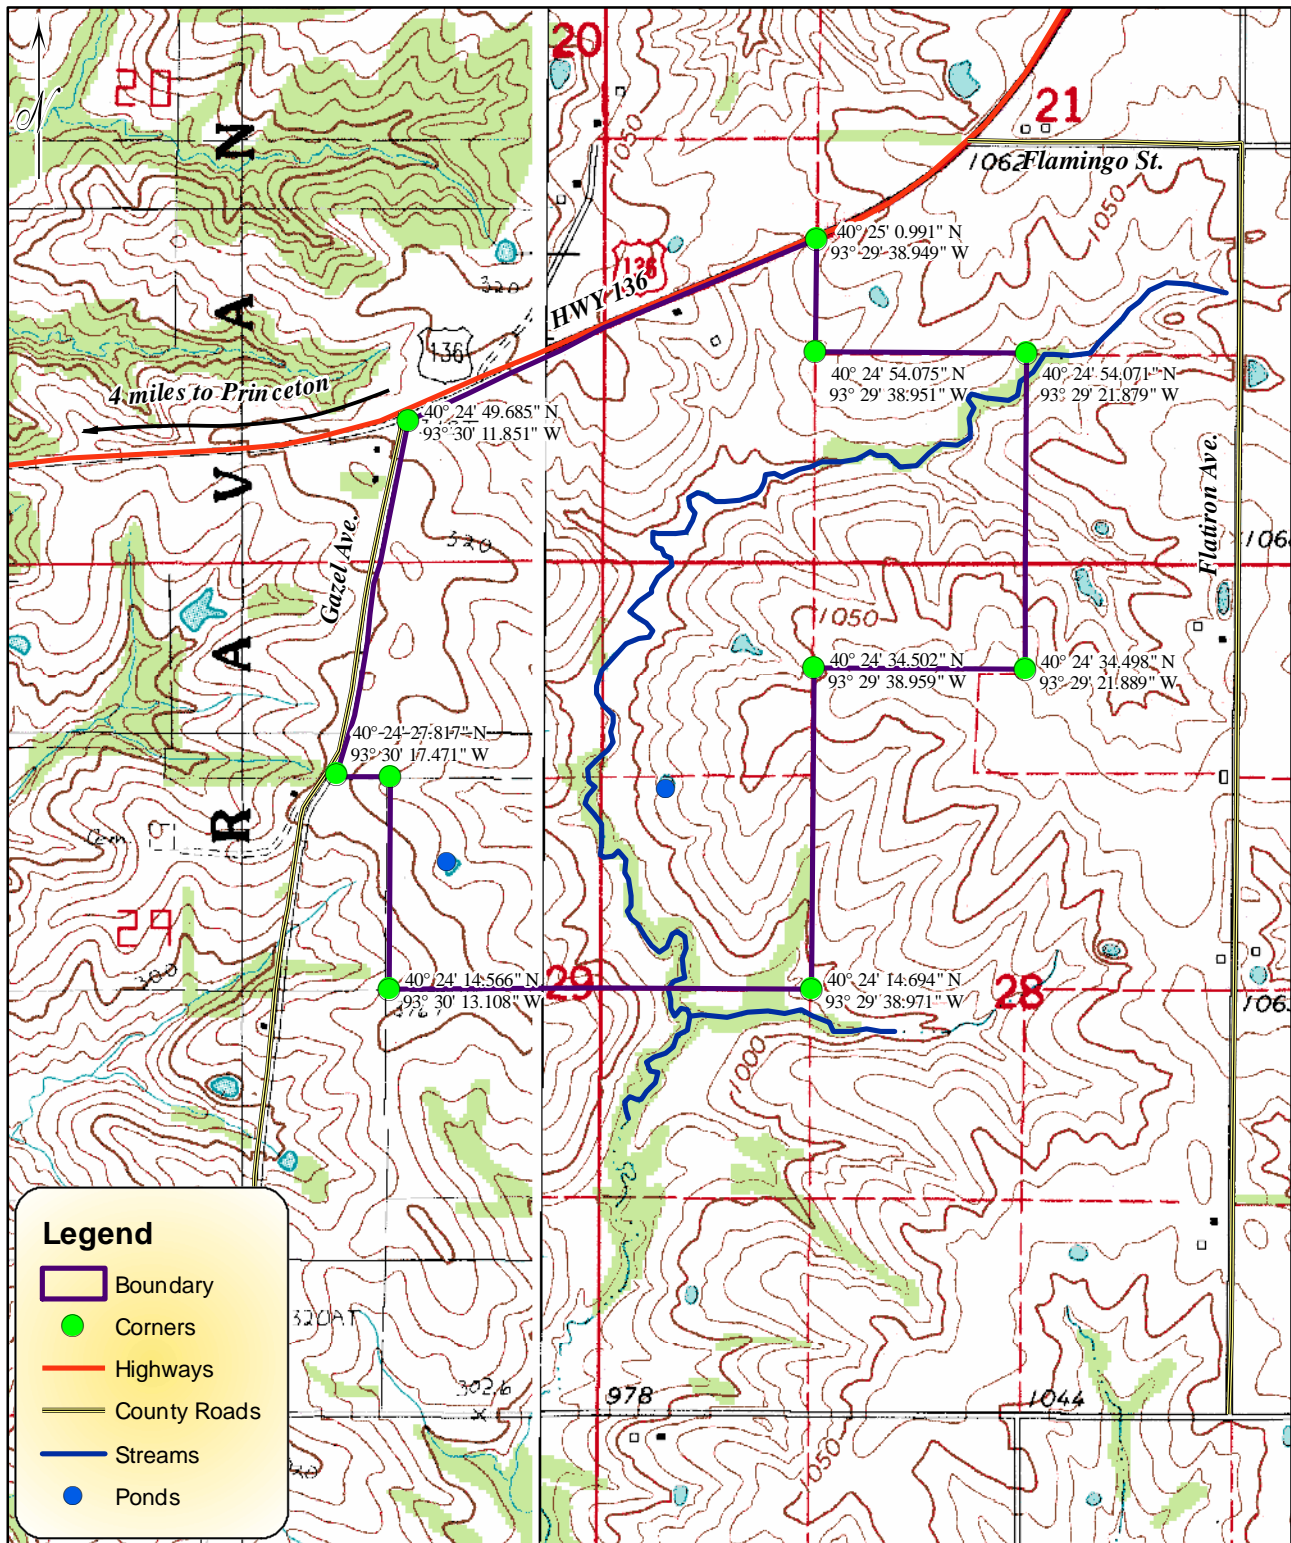

MAP SHOWING HUNT LEASE TRACT 301-17

LOCATED IN MERCER COUNTY, MISSOURI

SUBJECT PROPERTY AREA = 315 ACRES

1 inch = 1,200 feet

Acreage = 314.7 per ArcMap GIS

Clearwater Forest Consultants, LLC
 PO Box 176/105 North Main Street
 Piedmont, MO 63957-9574
www.clearwaterforestconsultants.com
 (573) 223-7010